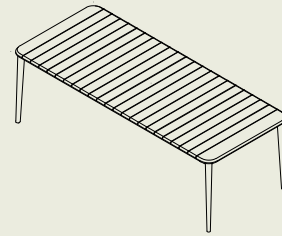

materials Sunproof®

colors burgundy / spring green

lounge armrest

dimensions 48 (w) x 31 (h) x 19 (dia) cm

materials Sunproof®, aluminium

frame ■

color ■ dark grey

teak coffee table

dimensions 60 (dia) x 35,5 (h) cm

materials aluminium, teak

frame ■

ceramic coffee table

dimensions 80 (dia) x 40,5 (h) cm

materials aluminium, ceramic

frame ■

natural

teak table

dimensions 240 (w) x 100 (d) x 76 (h) cm

materials aluminium, teak

frame 

ceramic table

dimensions 240 (w) x 100 (d) x 76 (h) cm

materials aluminium, ceramic

frame 