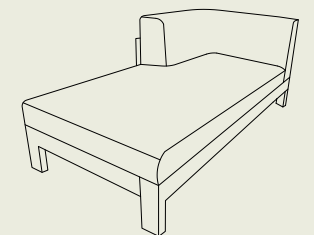

lounger

dimensions 95 (w) x 188 (d) x 74 (h) cm

materials Sunbrella®, aluminium (**polyester cover available**)

frame ■

colors natural / lead chiné