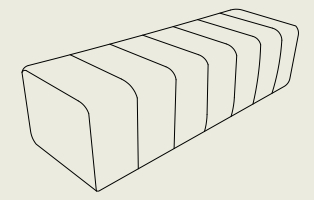

pouf + hocker

dimensions pouf: 151 (w) x 50 (d) x 43 (h) cm

hocker: 94 (w) x 83 (d) x 43 (h) cm

materials Sunbrella®, aluminium (polyester cover available)

frame

colors lead chiné / flanelle