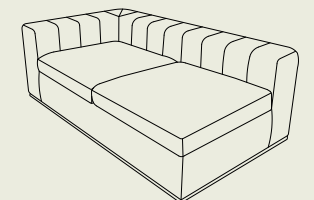

blocks

double sofa

dimensions 192 (w) x 110 (d) x 62 (h) cm

materials Sunbrella®, aluminium (polyester cover available)

frame

colors lead chiné / flanelle