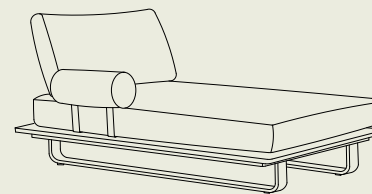

materials Sunproof®, aluminium, teak

frame ■

colors dark grey with green rope

lounger

dimensions 120,5 (w) x 168,5 (d) x 84 (h) cm

materials Sunproof®, aluminium, teak

frame ■

colors dark grey with green rope

corner sofa

dimensions 84,5 (w) x 84,5 (d) x 84 (h) cm

materials Sunproof®, aluminium, teak

frame ■

colors dark grey with green rope

natural

natural pillow

dimensions 48 (w) x 6 (d) x 23 (h) cm