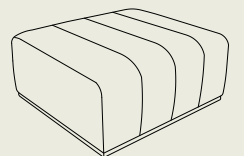

pouf + hocker

dimensions pouf: 151 (w) x 50 (d) x 43 (h) cm

hocker: 94 (w) x 83 (d) x 43 (h) cm

materials Sunbrella®, aluminium (polyester cover available)

frame

colors lead chiné / flanelle