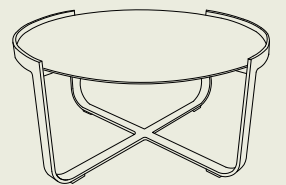

materials Sunproof®

colors burgundy / spring green

lounge armrest

dimensions 48 (w) x 31 (h) x 19 (dia) cm

materials Sunproof®, aluminium

frame ■

color ■ dark grey

teak coffee table

dimensions 60 (dia) x 35,5 (h) cm

materials aluminium, teak

frame ■

ceramic coffee table

dimensions 80 (dia) x 40,5 (h) cm

materials aluminium, ceramic

frame ■

natural

teak table

dimensions 240 (w) x 100 (d) x 76 (h) cm

materials aluminium, teak

frame 

ceramic table

dimensions 240 (w) x 100 (d) x 76 (h) cm

materials aluminium, ceramic

frame 