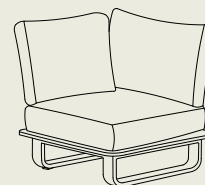

materials Sunproof®, aluminium, teak

frame ■

colors dark grey with green rope

lounger

dimensions 120,5 (w) x 168,5 (d) x 84 (h) cm

materials Sunproof®, aluminium, teak

frame ■

colors dark grey with green rope

corner sofa

dimensions 84,5 (w) x 84,5 (d) x 84 (h) cm

materials Sunproof®, aluminium, teak

frame ■

colors dark grey with green rope

natural

natural pillow

dimensions 48 (w) x 6 (d) x 23 (h) cm