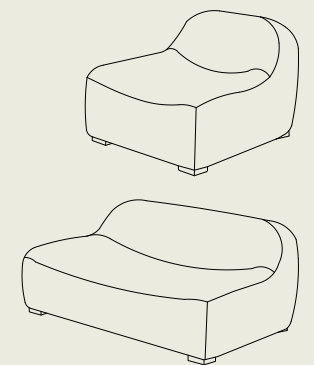

single + double sofa

dimensions single: 95 (w) x 102 (d) x 71 (h) cm
double: 168 (w) x 102 (d) x 71 (h) cm
material Sunbrella® (**polyester cover available**)
colors charcoal / natté grey chiné / natté carbon sky