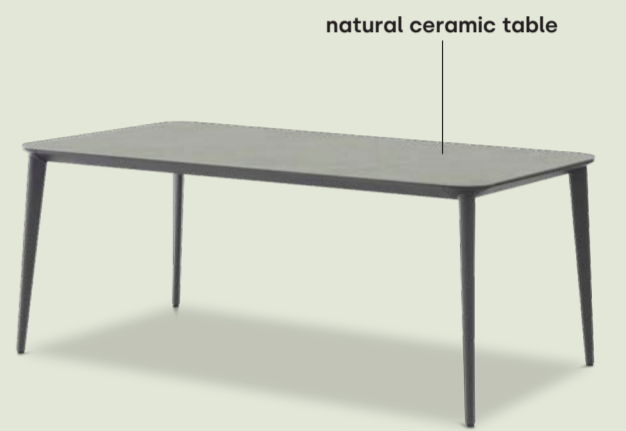

natural double sofa with arm rest + corner sofa white/ light grey

deco cushions spring green

natural ceramic table