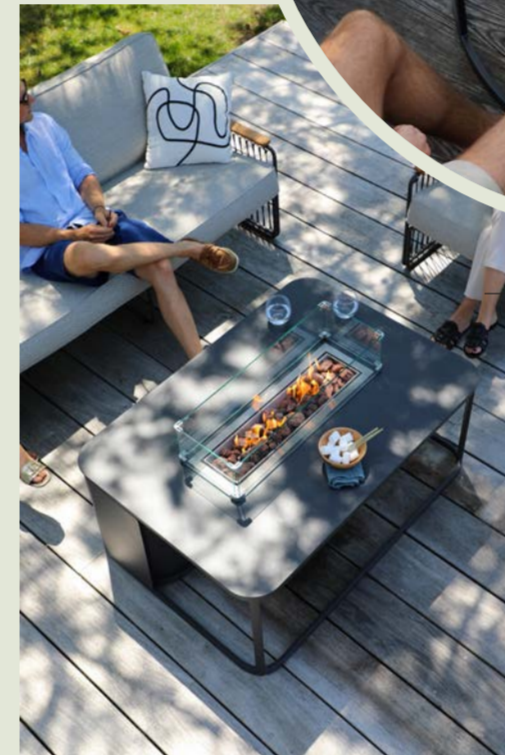

For everyone.  
Who wants it.

**cubetto**

www.cubetto.eu  
info@cubetto.eu

Our wireless lights with different settings provide the right atmosphere at any time.

teak table lamp + teak floor lamp

fogo fire pit white/ charcoal - round/ rectangle