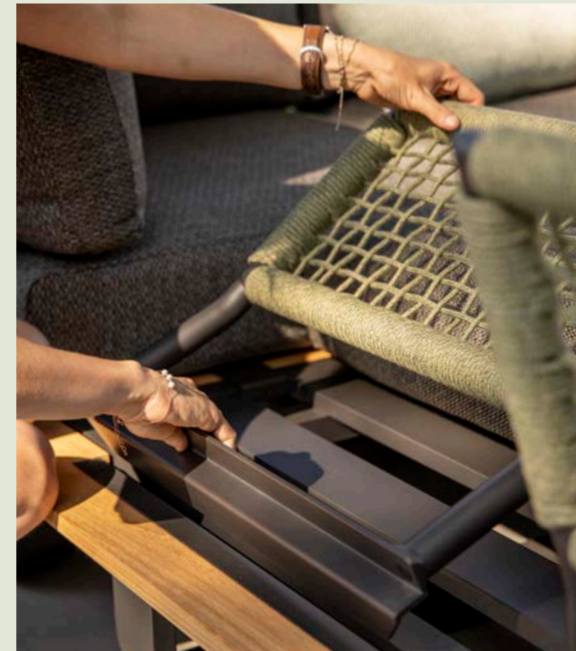

Easy maintenance

STAY™ furniture doesn't need much maintenance. The fabrics are not only water- but also dirt-repellent. In case of a stain, you can use some water and mild soap to clean it.

Quality materials

Your STAY™ furniture is covered with the unique Sunbrella® or Sunproof® fabric. It is dirt- and water-repellent, so your furniture can stay outside all year round in all weather conditions.

Easy set up

STAY™ furniture is designed with your convenience in mind, ensuring that the setup process is quick and effortless. In just a matter of minutes, you'll find yourself delighting in the comfort and functionality of your newly acquired pieces. So sit back, relax and enjoy your new furniture without the hassle of long set-up times.

Elegant, modern and timeless designs

Balanced, light and modern. That's how to describe each design of our STAY™ furniture. The unique frames of our products ensure maximum comfort without compromising on design. A STAY™ product in your garden makes you feel like you're in a 5-star hotel.

natural double sofa with arm rest + corner sofa charcoal/ dark grey

natural ceramic/ teak coffee table

With STAY™ natural, convenience and natural beauty go hand in hand. The sustainable materials and timeless design of this collection give every garden a warm feeling.