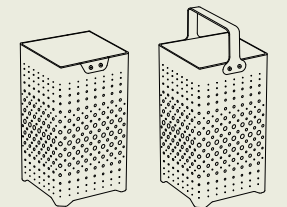

glow lamp

dimensions table: 11 (w) x 11 (d) x 17 (h) cm

floor: 15 (w) x 15 (d) x 33 (h) cm

material aluminium

frame white / black / green