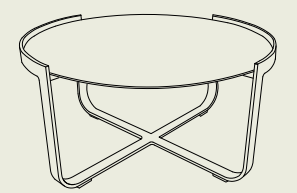

corner lounge

dimensions 84,5 (w) x 84,5 (d) x 84 (h) cm

materials Sunproof®, aluminium, teak

frame   charcoal

colors dark / light grey with green rope

natural

lounger

dimensions 120,5 (w) x 168,5 (d) x 84 (h) cm

materials Sunproof®, aluminium, teak

frame  charcoal

colors dark grey with green rope

teak coffee table

dimensions 60 (dia) x 35,5 (h) cm

materials aluminium, teak

frame   charcoal

coffee table

dimensions 80 (dia) x 40,5 (h) cm

materials aluminium, ceramic

frame   charcoal

natural

rope bar chair (+ cushion)

dimensions 58 (w) x 55 (d) x 98,5 (h) cm - 73,5 cm (sit)

materials Sunproof®, aluminium

frame ■ charcoal

colors black rope / green rope

■ dark grey (cushion)

rope chair (+ cushion)

dimensions 59 (w) x 59 (d) x 80 (h) cm

materials Sunproof®, aluminium

frame ■ charcoal

color ■ green rope

■ dark grey (cushion)