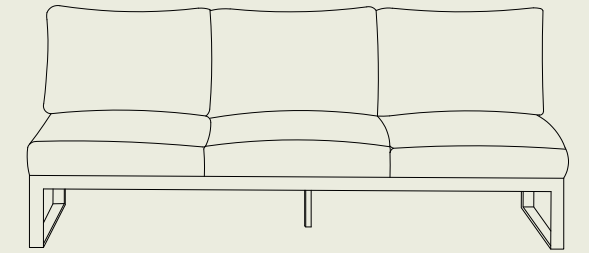

STAY™
outdoor furniture

catalogue
2024

intro	4
icons	8
gallery	14
natural	14
minimalistic	20
flex	23
comfy	32
compact	34
curved	36
organic	37
side tables	38
easy	39
fogo	40
lamps	42
bowls	48
trays	49
deco cushion	50
plaid	52
carpet	54
shower & lounger	55