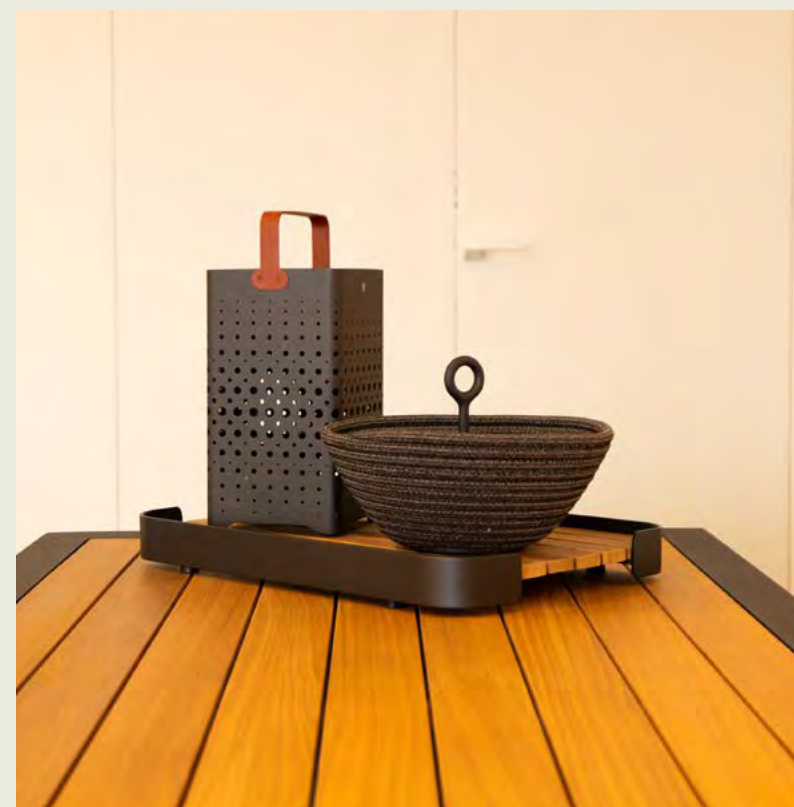

Scan the code to discover more!

easy charcoal

easy white

fire pit rectangular charcoal

fire pit rectangular white

fire pit round black

fogo

Elevate your outdoor space with our STAY™ fogo fire pit, where cozy warmth meets functional elegance, creating the perfect centerpiece for gatherings under the stars.

fire pit BBQ grill round

table + floor lamp
charcoal / teak

glow floor + table lamp
black + green + white

lamps

Our wireless solar lights with different settings provide the right atmosphere at any time.

Scan the code and watch our glow table lamp shine!

braid tripod large height charcoal
braid lamp rectangular charcoal

lamps

Discover the charm of braid rope solar lamps: portable, lightweight and available in a range of vibrant colours. Elevate your space with these cosy illuminating companions.