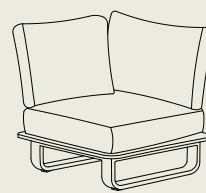

natural

single lounge

dimensions 84,5 (w) x 84,5 (d) x 84 (h) cm

materials Sunproof®, aluminium, teak

frame   charcoal

colors dark / light grey with green rope

double lounge + lounge armrest

dimensions **double lounge:** 190,5 (w) x 85,5 (d) x 84 (h) cm

materials Sunproof®, aluminium, teak

frame   charcoal

colors dark / light grey with green rope

dimensions **lounge armrest:** 48 (w) x 31 (h) x 19 (dia) cm

materials Sunproof®, aluminium

frame   charcoal

color   dark / light grey

corner lounge

dimensions 84,5 (w) x 84,5 (d) x 84 (h) cm

materials Sunproof®, aluminium, teak

frame   charcoal

colors dark / light grey with green rope

natural

lounger

dimensions 120,5 (w) x 168,5 (d) x 84 (h) cm