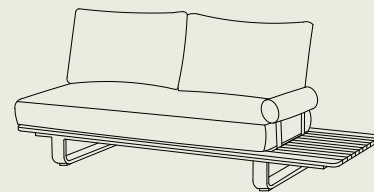

natural

single lounge

dimensions 84,5 (w) x 84,5 (d) x 84 (h) cm

materials Sunproof®, aluminium, teak

frame   charcoal

colors dark / light grey with green rope

double lounge + lounge armrest

dimensions **double lounge:** 190,5 (w) x 85,5 (d) x 84 (h) cm

materials Sunproof®, aluminium, teak

frame   charcoal

colors dark / light grey with green rope

dimensions **lounge armrest:** 48 (w) x 31 (h) x 19 (dia) cm

materials Sunproof®, aluminium

frame   charcoal

color   dark / light grey