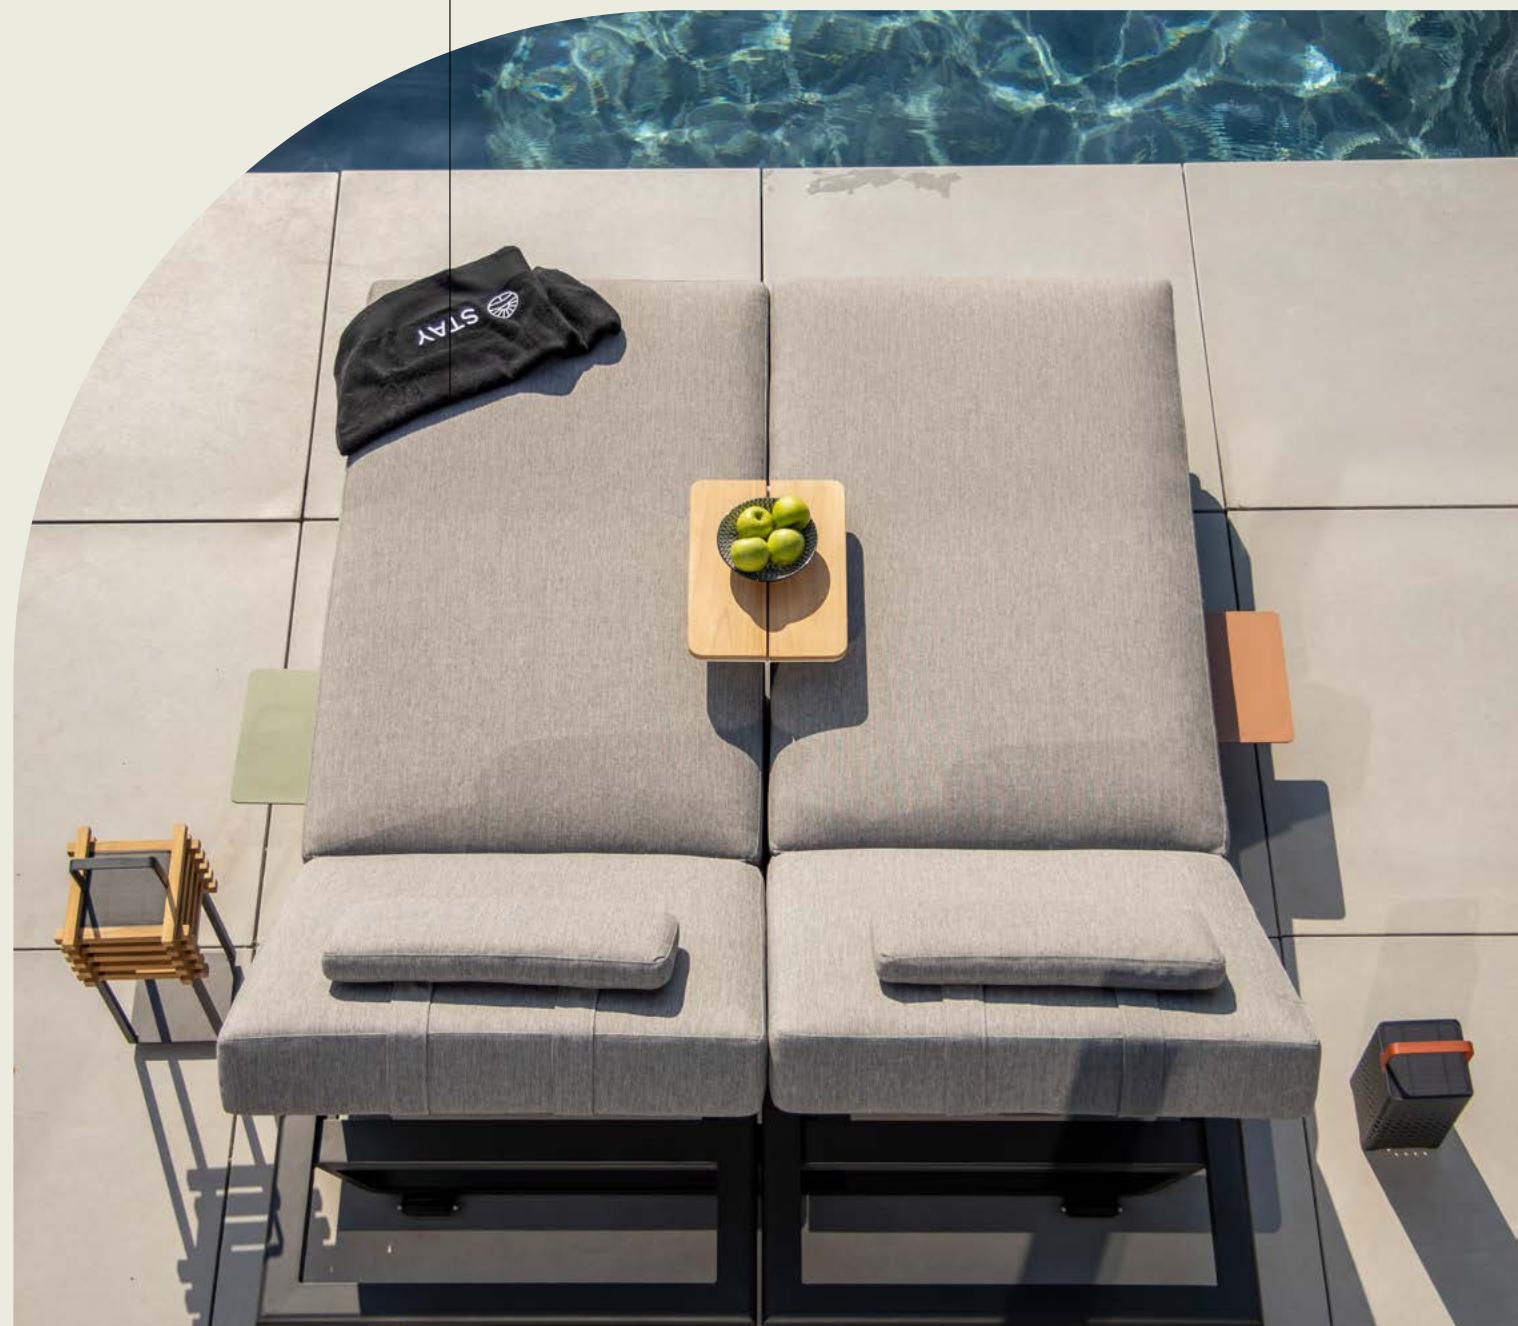

coffee table black marble

flex

sunlounger

minimalistic

double sunlounger + headrest
white / stone grey

flex

double sunlounger + headrest charcoal / ash grey
+ fly side table green + terracotta
+ teak side table white
+ floor lamp teak
+ floor lamp aluminium charcoal