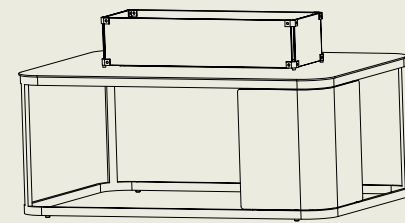

material aluminium

colors   white / charcoal

fogo

gas bottle not included

fire pit rectangular

dimensions 121 (w) x 85 (d) x 46 (h) cm

materials aluminium

color   white / charcoal