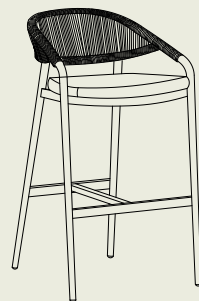

materials Sunproof®, aluminium, teak

frame  charcoal

colors dark grey with green rope

teak coffee table

dimensions 60 (dia) x 35,5 (h) cm

materials aluminium, teak

frame   charcoal

coffee table

dimensions 80 (dia) x 40,5 (h) cm

materials aluminium, ceramic

frame   charcoal

natural

rope bar chair (+ cushion)

dimensions 58 (w) x 55 (d) x 98,5 (h) cm - 73,5 cm (sit)

materials Sunproof®, aluminium

frame ■ charcoal

colors black rope / green rope

■ dark grey (cushion)

rope chair (+ cushion)

dimensions 59 (w) x 59 (d) x 80 (h) cm

materials Sunproof®, aluminium

frame ■ charcoal

color ■ green rope

■ dark grey (cushion)