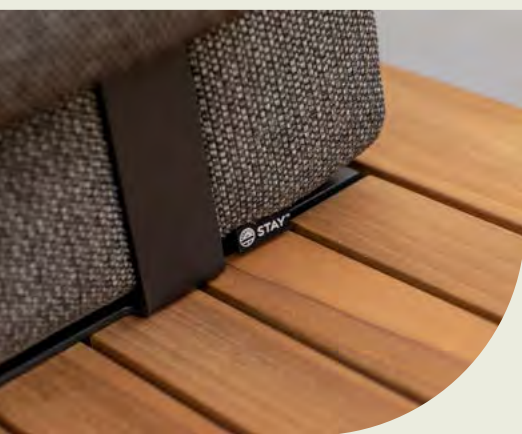

Designed to resist the penetration of water.

Quick dry foam

Quick dry foam is a type of foam that does not retain water. The water runs directly through it, ventilates and is treated in such way that mold does not stand a chance.