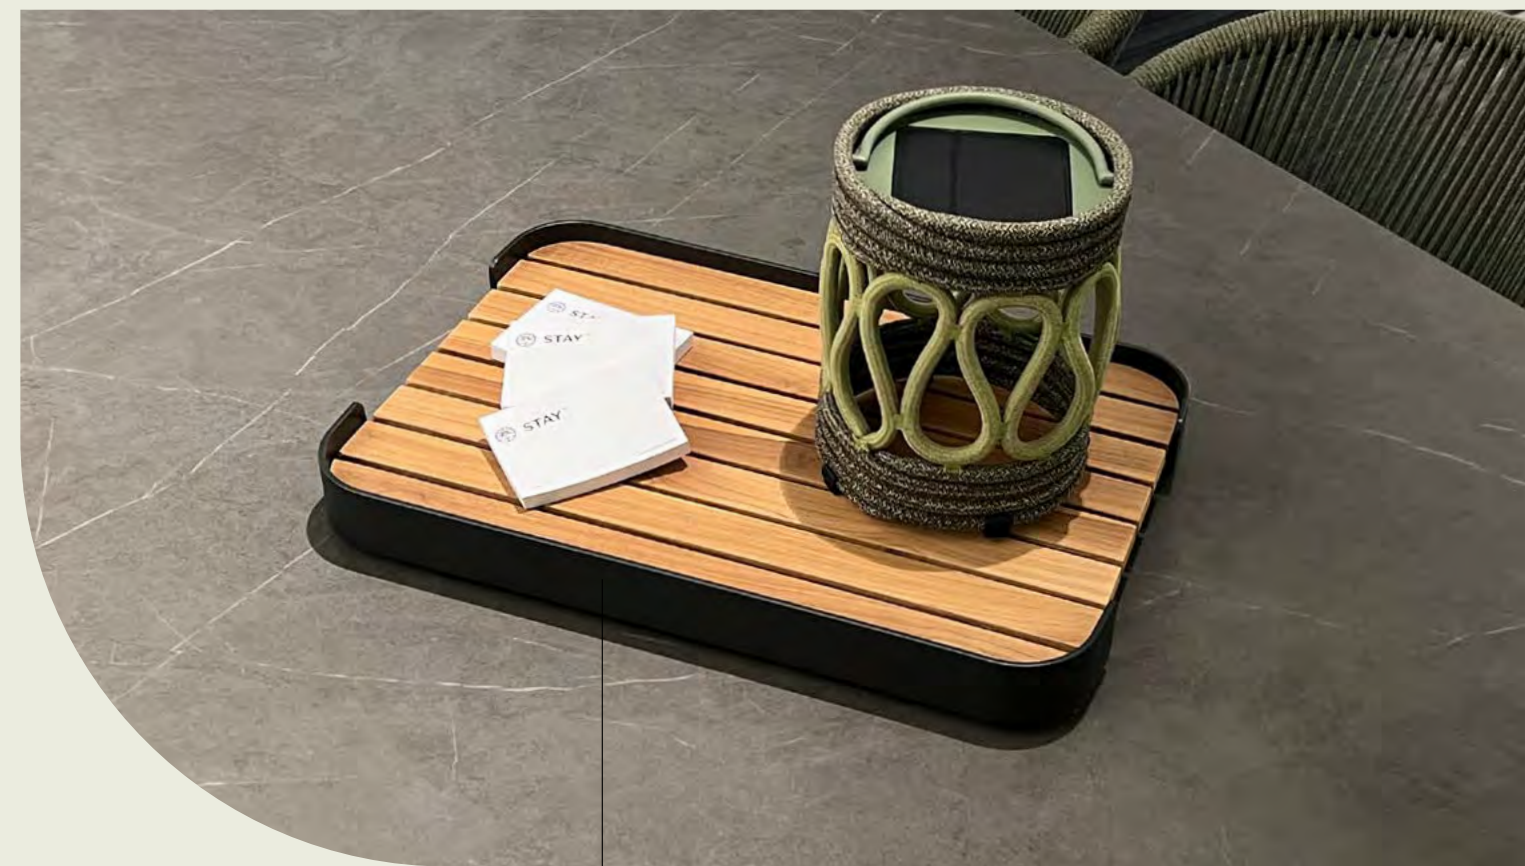

deco cushion blush

trays

rectangular tray teak / charcoal