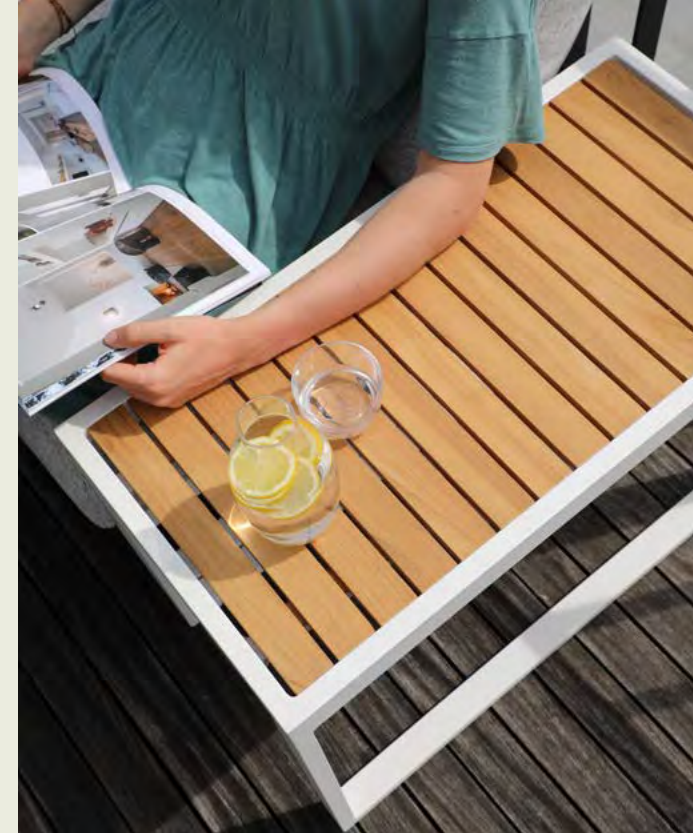

flex

STAY™ flex is an indispensable eye-catcher in any garden. From comfortable bench to relaxing lounger in the blink of an eye? It's possible with this flexible and weather-resistant collection.