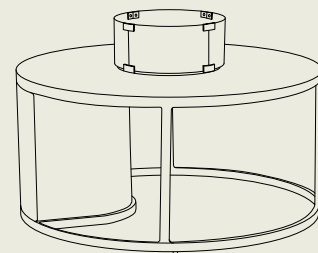

color  charcoal

U-table

dimensions 45,5 (w) x 30 (d) x 49 (h) cm

materials aluminium, teak

color  charcoal

easy

easy

dimensions 40 (w) x 34 (d) x 44 (h) cm

material aluminium

colors   white / charcoal

fogo

gas bottle not included

fire pit rectangular

dimensions 121 (w) x 85 (d) x 46 (h) cm

materials aluminium

color   white / charcoal

fire pit round

dimensions 101 (dia) x 46 (h) cm

materials aluminium

color  charcoal

fire pit bbq grill

dimensions 40 (dia) x 15 (h) cm

materials aluminium, cast iron

color 