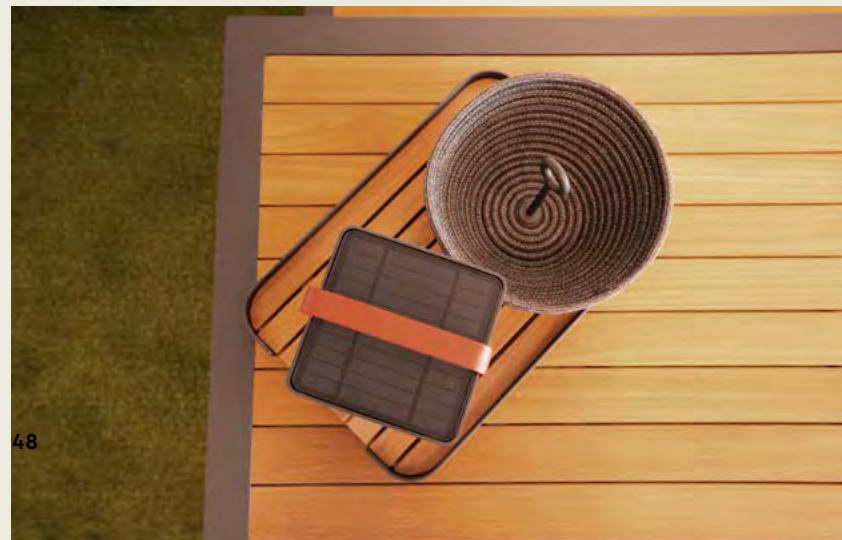

round tray teak / charcoal