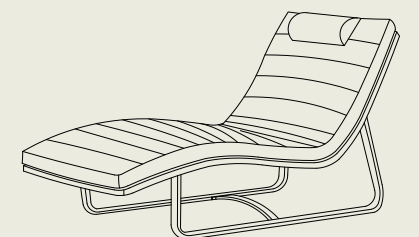

curved

lounger + headrest

dimensions 66 (w) x 161,5 (d) x 88 (h) cm

materials Sunproof®, aluminium

frame  charcoal

color  stone

organic

side table dia 26cm