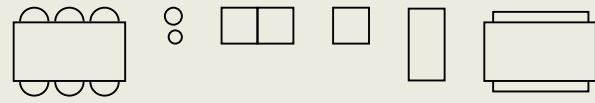

natural

Would you like to see some close-ups of the natural collection? Scan the code!

rope barchair black

bar table charcoal / wood