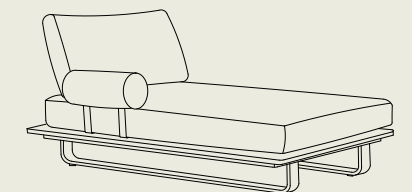

corner lounge

dimensions 84,5 (w) x 84,5 (d) x 84 (h) cm

materials Sunproof®, aluminium, teak

frame   charcoal

colors dark / light grey with green rope

natural

lounger

dimensions 120,5 (w) x 168,5 (d) x 84 (h) cm

materials Sunproof®, aluminium, teak

frame  charcoal

colors dark grey with green rope

teak coffee table

dimensions 60 (dia) x 35,5 (h) cm

materials aluminium, teak

frame   charcoal

coffee table